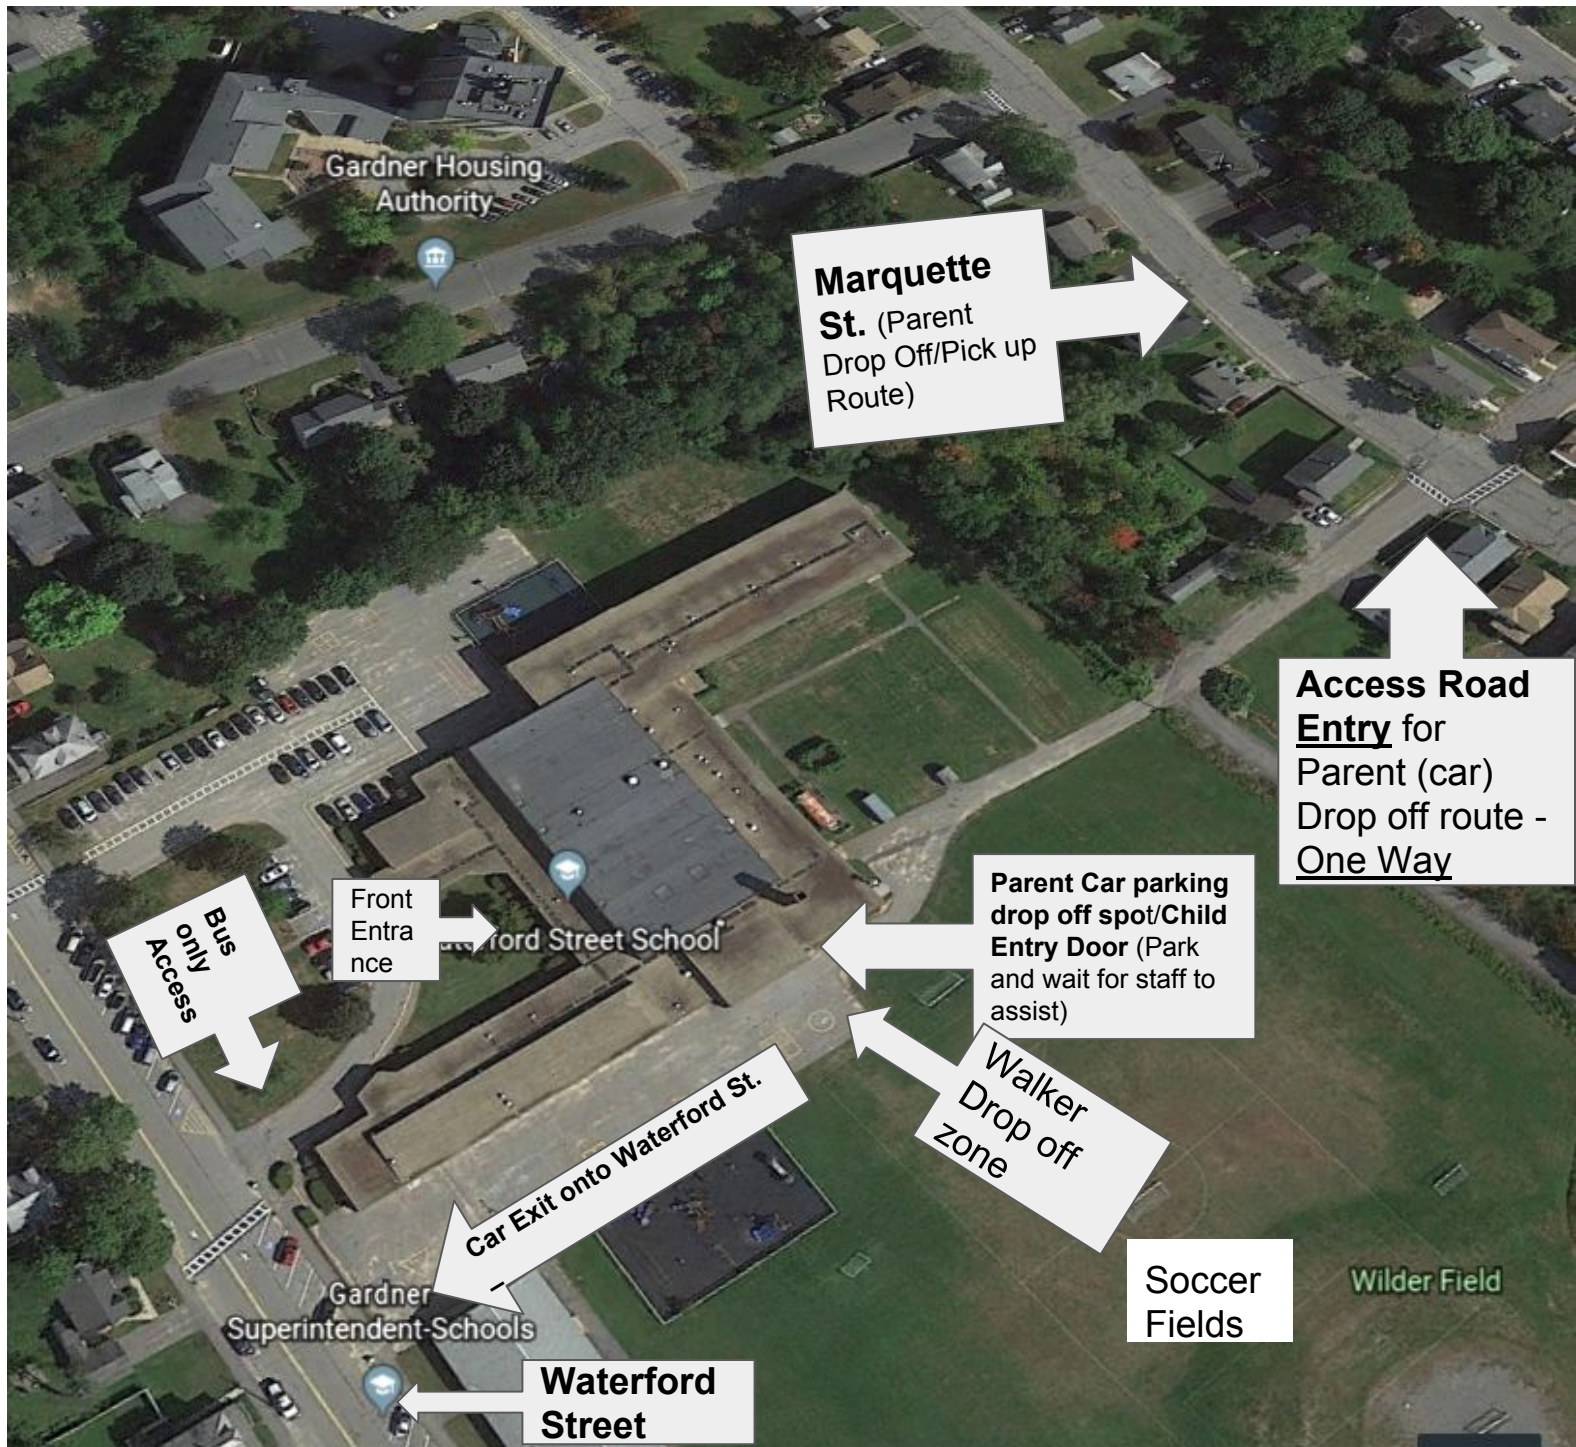

Waterford Street School Pick-up/Drop-off Map - 2018-19

Changes for the 2018-19 School year:

- No morning recess: Parent drop-off will be from 9-9:15 (students will go right into the building).
- **ALL parent drop-off/pick-up cars will use the access road off Marquette St. (One Way)**
- **ALL parents will drop-off/pick-up their children on the side of the building** in-between the school and the soccer fields (on the paved playground where morning recess used to be); This includes parents walking their children to school. The Only EXCEPTION is if you are **late** (after 9:15) or early (before 3:15 - must notify office before 1:00 if there is a change in the pick-up). After that time, you will have to park on Waterford St. and enter the front of the building.
- Parents CANNOT park in the front on Waterford St. and drop-off their child through the front prior to 9:15 (must use access road route and side door).
- All buses and staff will enter through the front horseshoe paved route;;
- At pick-up, please have your ID ready, and your child's last name sign visible (this will be distributed) so staff can usher your child into your car in a safe and efficient manner (Parents SHOULD NOT leave their car unless their child needs help unbuckling, etc.);